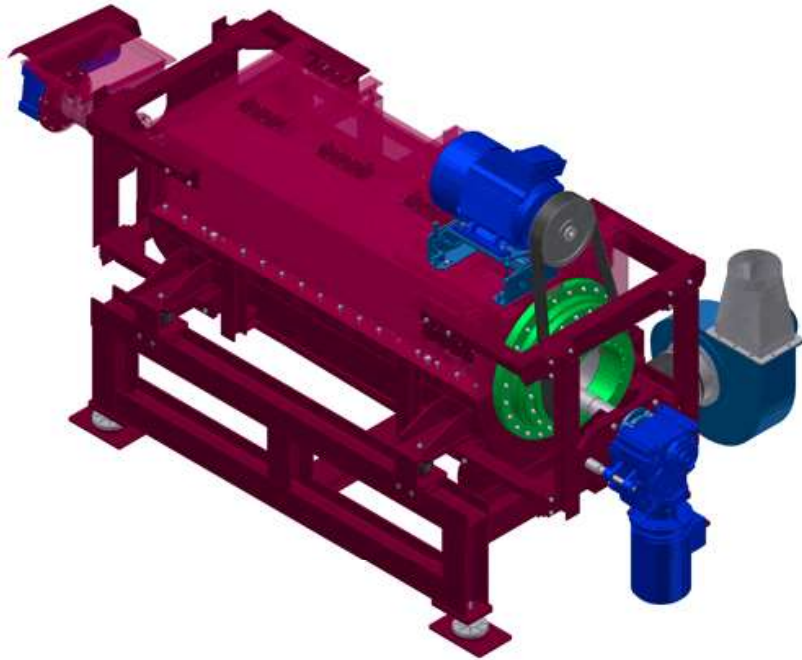

PROMECCO CENTRIFUGE PEC

Promeco PEC Centrifuge removes water from plastics.

INPUT MATERIAL

- Film
- PE, PP
- Mixed plastics
- RDF
- Pulper
- Tetrapak

DETAILS

FEEDING SCREW

INTERCHANGEABLE DREW

TANK FOR WATER COLLECTION

SCREW FOR DRUM SCRAPING

OUTPUT MATERIAL

- Dry material with moisture <5%