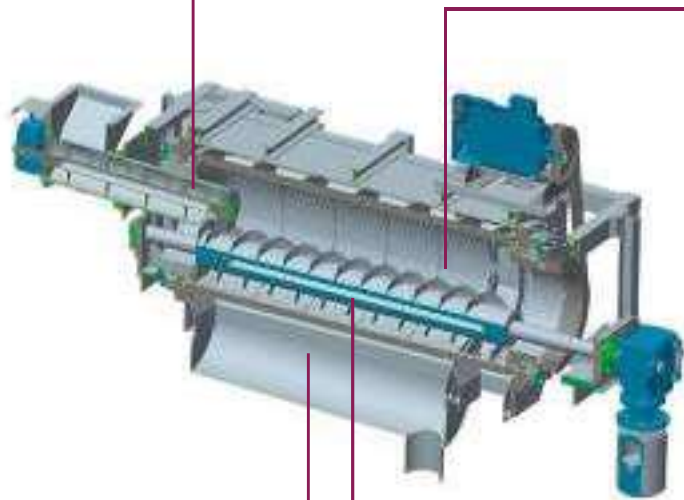

PROMECCO CENTRIFUGE PEC

Promeco PEC Centrifuge removes water from plastics.

INPUT MATERIAL

- Film
- PE, PP
- Mixed plastics
- RDF
- Pulper
- Tetrapak

DETAILS

FEEDING SCREW

INTERCHANGEABLE DREW

TANK FOR WATER COLLECTION

SCREW FOR DRUM SCRAPING

OUTPUT MATERIAL

- Dry material with moisture <5%